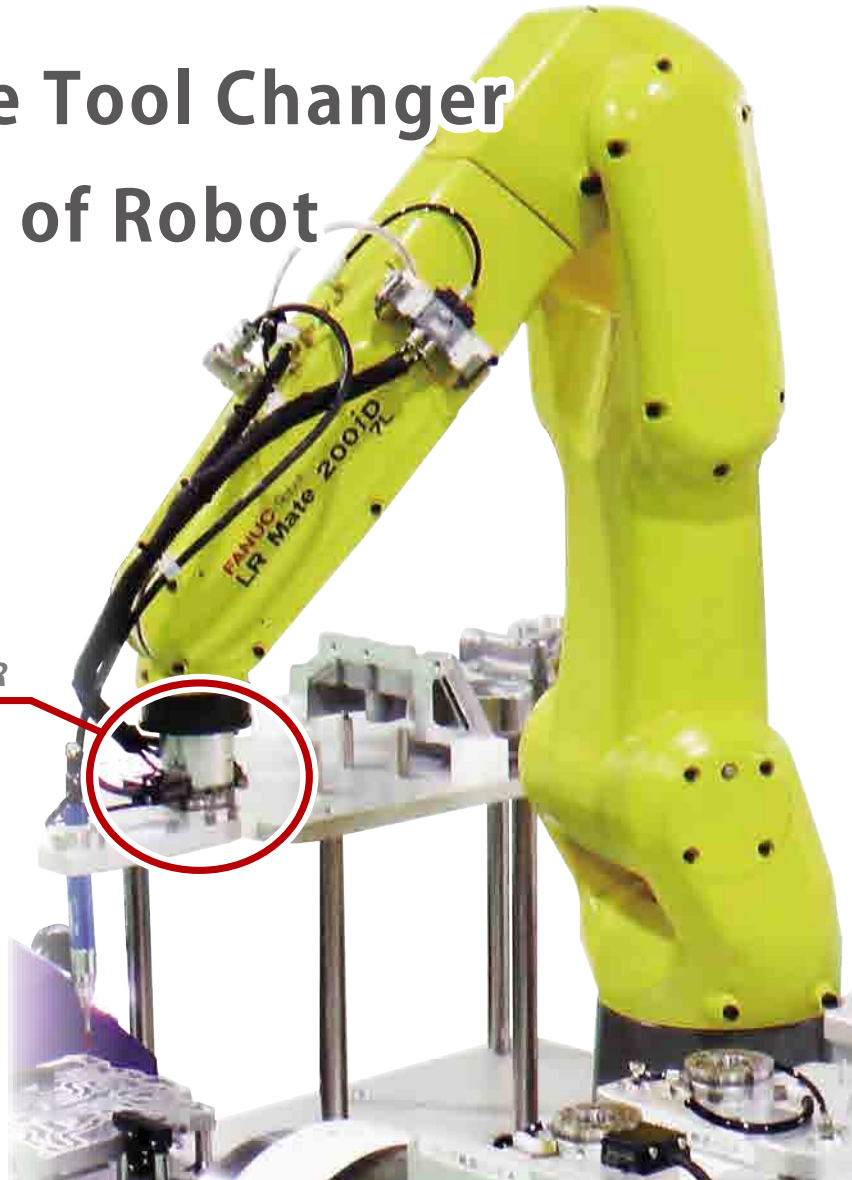

KOSMEK Robotic Tool Changer

High-Performance Tool Changer Exerts Full Ability of Robot

model SWR

Highest-Grade Tool Changer

High Accuracy

Repeatability **0.003mm**

High Durability

Durability Test more than **Two Million Cycles**

Quick Delivery

with completed product inventory **Immediately Delivered**

Robot Demo Videos	
Robot: FANUC LR-Mate 200iD Robotic Hand Changer SWR0070 (7kg Payload Model)	
Robot: FANUC Case Study of LR-Mate 200iD Pallet Handling Robotic Hand Changer SWR0070 (7kg Payload Model)	
Robot: FANUC Case Study of CR-35iA Collaborative Robot Robotic Hand Changer SWR0250 (25kg Payload Model)	

For FA & Robotic Automation Products

Application Examples

A Variety of Tool Changers

from 0.5kg Payload → to 360kg Payload

Applicable Payload	0.5 ~ 1 kg	1 ~ 3 kg	3 ~ 7 kg	7 ~ 12 kg	12 ~ 25 kg	25 ~ 50 kg	50 ~ 75 kg	75 ~ 120 kg	120 ~ 360 kg
Recommended Payload	0.5kg	3kg	7kg	12kg	25kg	50kg	75kg	120kg	230kg
Model No.	SWR0010	SWR0030	SWR0070	SWR0120	SWR0250	SWR0500	SWR0750	SWR1200	SWR2300